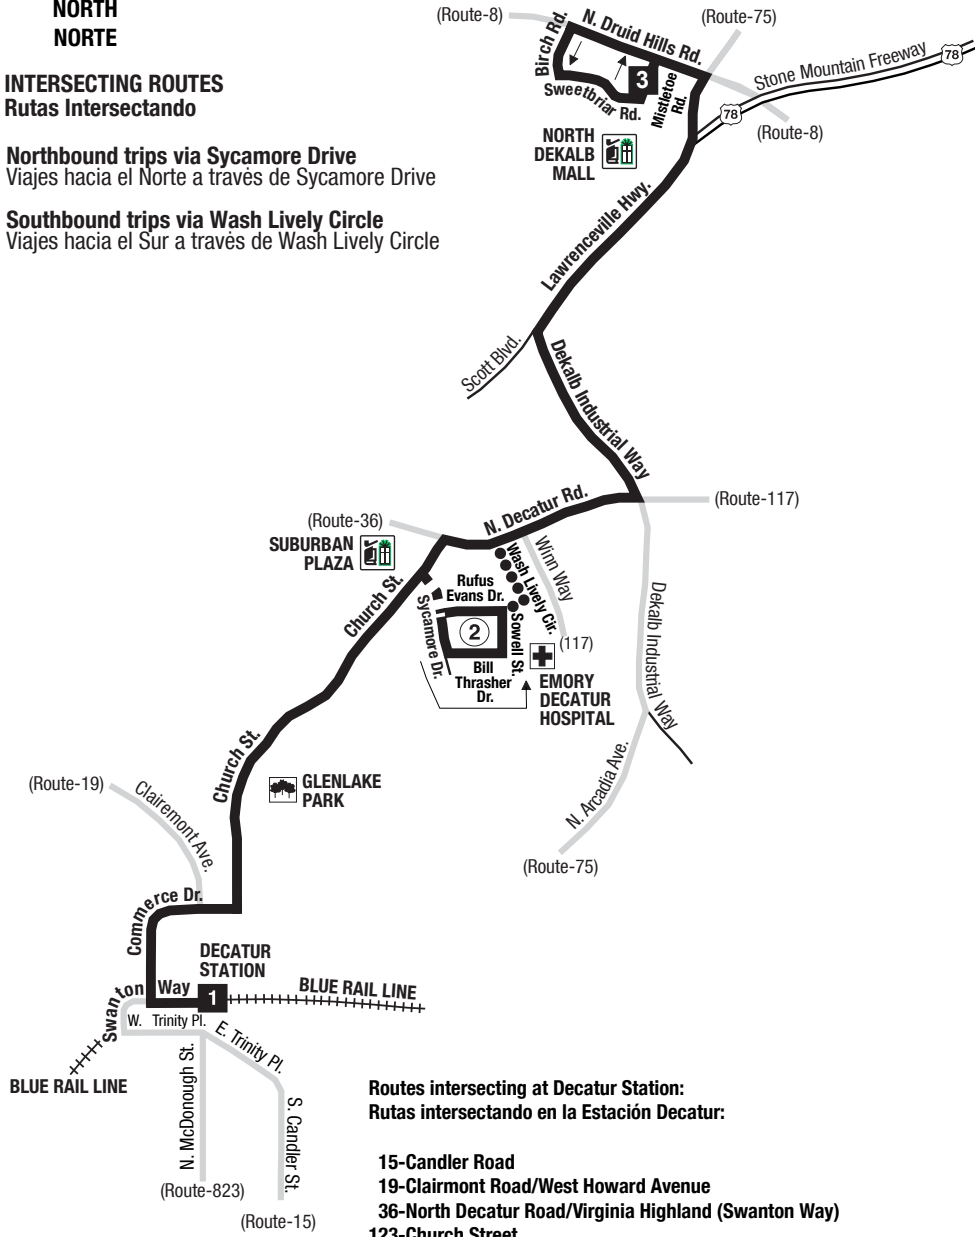

**NORTH
NORTE**

— INTERSECTING ROUTES
Rutas Intersectando

--- Northbound trips via Sycamore Drive
Viajes hacia el Norte a través de Sycamore Drive

●●● Southbound trips via Wash Lively Circle
Viajes hacia el Sur a través de Wash Lively Circle

**Routes intersecting at Decatur Station:
Rutas intersectando en la Estación Decatur:**

- 15-Candler Road
- 19-Clairmont Road/West Howard Avenue
- 36-North Decatur Road/Virginia Highland (Swanton Way)
- 123-Church Street
- 823-Belvedere

PLEASE NOTE:
Route 36-North Decatur Road/Virginia Highland
will board/alight at the designated bus area
just outside the bus loop along Swanton Way.